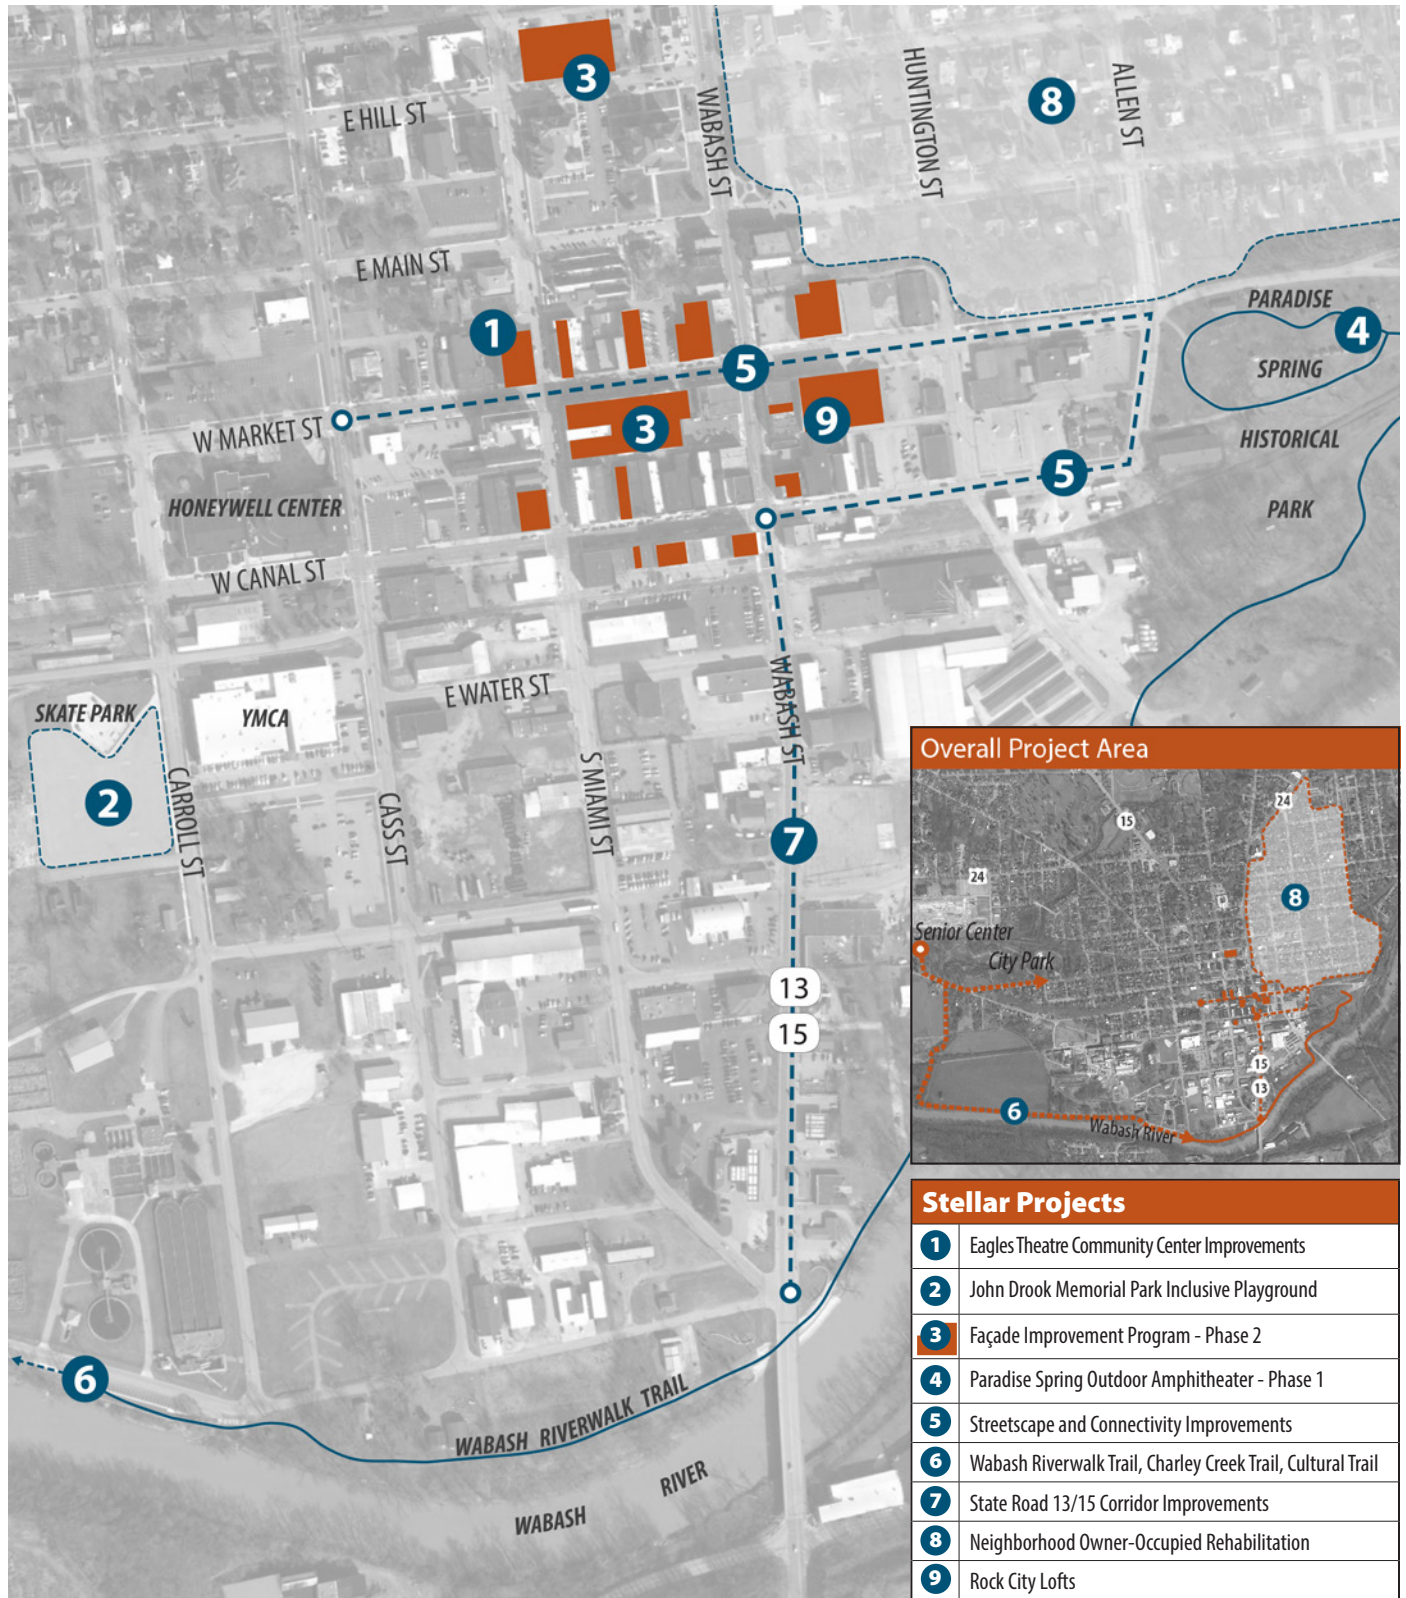

Section D-1: Project Overview

Project Area Map

Stellar Projects	
1	Eagles Theatre Community Center Improvements
2	John Drock Memorial Park Inclusive Playground
3	Façade Improvement Program - Phase 2
4	Paradise Spring Outdoor Amphitheater - Phase 1
5	Streetscape and Connectivity Improvements
6	Wabash Riverwalk Trail, Charley Creek Trail, Cultural Trail
7	State Road 13/15 Corridor Improvements
8	Neighborhood Owner-Occupied Rehabilitation
9	Rock City Lofts